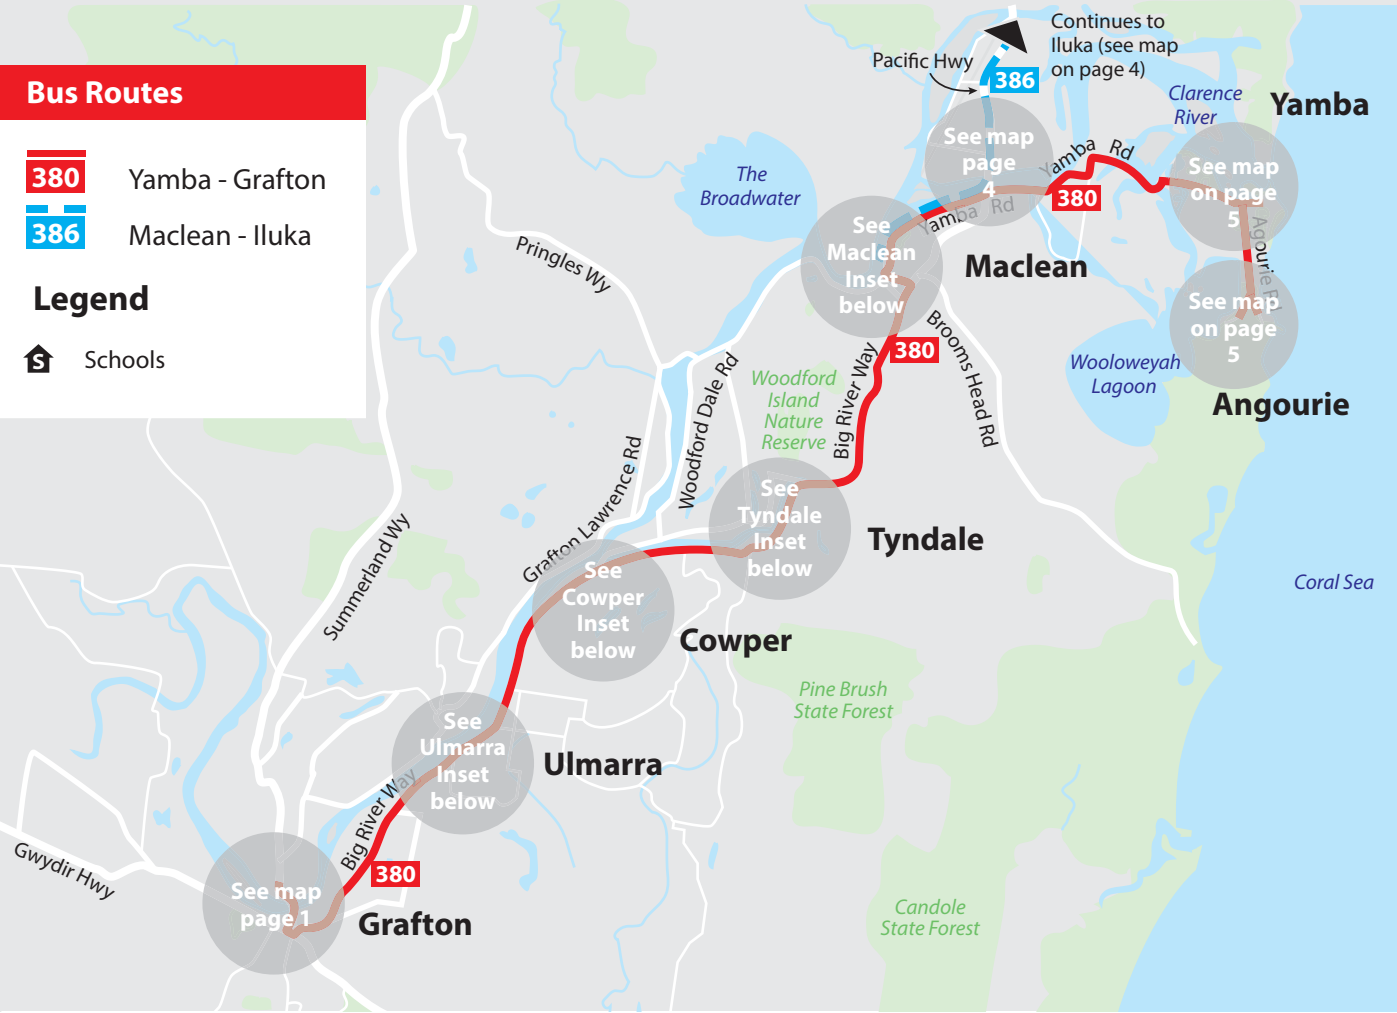

Junction Hill Inset

Bus Routes

- 373** Grafton - South Grafton via Fairway Dr
- 374** Grafton - South Grafton via Bimble Av
- 376** Grafton - Dovedale via Hospital
- 377** Grafton - Junction Hill via Hospital
- 378** Grafton - Jackadgery & Cangai via South Grafton
- 379** Grafton - Copmanhurst via South Grafton
- 380** Grafton - Yamba via Maclean
- 381** Grafton - Westlawn via Arthur St (Loop Service)
- 382** Grafton - Westlawn via Dobie St (Loop Service)
- Common Route** Common Route

Legend

- Shopping Centres
- Hospitals
- Schools

Bus Routes

- 380 Yamba - Grafton
- 386 Maclean - Iluka

Legend

Schools

Maclean Inset

Tyndale Inset

Cowper Inset

Ulmarra Inset

Bus Routes

- 380 Yamba - Grafton
- 386 Maclean - Iluka
- Occasional diversions

Legend
 Schools

Bus routes

- 380** Yamba - Grafton
- 386** Maclean - Iluka
- Occasional diversions

Angourie local area