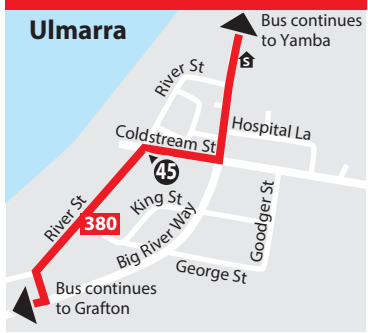

Junction Hill Inset

Bus Routes

- 373** Grafton - South Grafton via Fairway Dr
- 374** Grafton - South Grafton via Bimble Av
- 376** Grafton - Dovedale via Hospital
- 377** Grafton - Junction Hill via Hospital
- 378** Grafton - Jackadgery & Cangai via South Grafton
- 379** Grafton - Copmanhurst via South Grafton
- 380** Grafton - Yamba via Maclean
- 381** Grafton - Westlawn via Arthur St (Loop Service)
- 382** Grafton - Westlawn via Dobie St (Loop Service)
- Common Route** Common Route

Legend

- Shopping Centres
- Hospitals
- Schools

Bus Routes

- 380 Yamba - Grafton
- 386 Maclean - Iluka

Legend

Schools

Maclean Inset

Tyndale Inset

Cowper Inset

Ulmarra Inset

Bus Routes

- 380 Yamba - Grafton
- 386 Maclean - Iluka
- Occasional diversions

Legend
 Schools

Bus routes

- 380** Yamba - Grafton
- 386** Maclean - Iluka
- Occasional diversions

Angourie local area