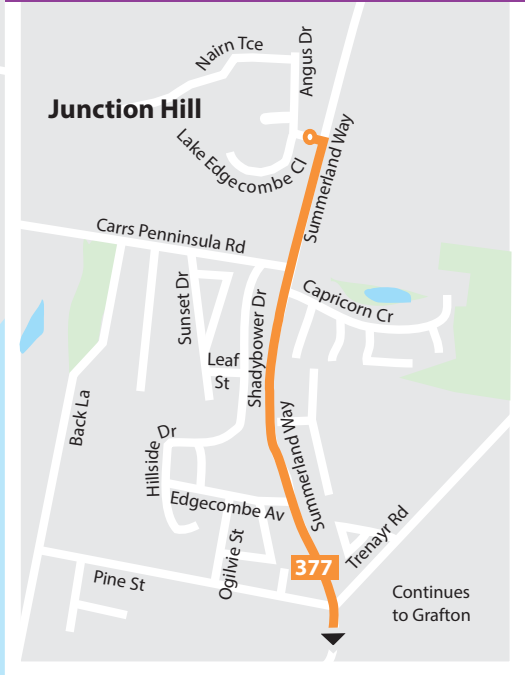

Junction Hill Inset

Bus Routes

- 373** Grafton - South Grafton via Fairway Dr
- 374** Grafton - South Grafton via Bimble Av
- 376** Grafton - Dovedale via Hospital
- 377** Grafton - Junction Hill via Hospital
- 378** Grafton - Jackadgery & Cangai via South Grafton
- 379** Grafton - Copmanhurst via South Grafton
- 380** Grafton - Yamba via Maclean
- 381** Grafton - Westlawn via Arthur St (Loop Service)
- 382** Grafton - Westlawn via Dobie St (Loop Service)
- Common Route** Common Route

Legend

- Shopping Centres
- Hospitals
- Schools

Bus Routes

- 380 Yamba - Grafton
- 386 Maclean - Iluka

Legend

Schools

Maclean Inset

Tyndale Inset

Cowper Inset

Ulmarra Inset

Bus Routes

- 380 Yamba - Grafton
- 386 Maclean - Iluka
- Occasional diversions

Legend
 Schools

Bus routes

- 380** Yamba - Grafton
- 386** Maclean - Iluka
- Occasional diversions

Angourie local area