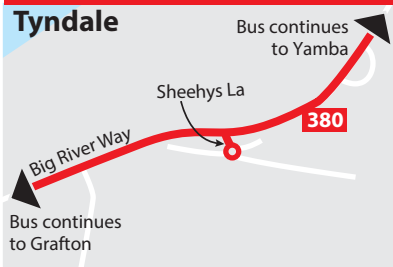

Junction Hill Inset

Bus Routes

- 373** Grafton - South Grafton via Fairway Dr
- 374** Grafton - South Grafton via Bimble Av
- 376** Grafton - Dovedale via Hospital
- 377** Grafton - Junction Hill via Hospital
- 378** Grafton - Jackadgery & Cangai via South Grafton
- 379** Grafton - Copmanhurst via South Grafton
- 380** Grafton - Yamba via Maclean
- 381** Grafton - Westlawn via Arthur St (Loop Service)
- 382** Grafton - Westlawn via Dobie St (Loop Service)
- Common Route** Common Route

Legend

- Shopping Centres
- Hospitals
- Schools

Bus Routes

- 380 Yamba - Grafton
- 386 Maclean - Iluka

Legend

Schools

Maclean Inset

Tyndale Inset

Cowper Inset

Ulmarra Inset

Bus Routes

- 380 Yamba - Grafton
- 386 Maclean - Iluka
- Occasional diversions

Legend
 Schools

Bus routes

- 380** Yamba - Grafton
- 386** Maclean - Iluka
- Occasional diversions

Angourie local area