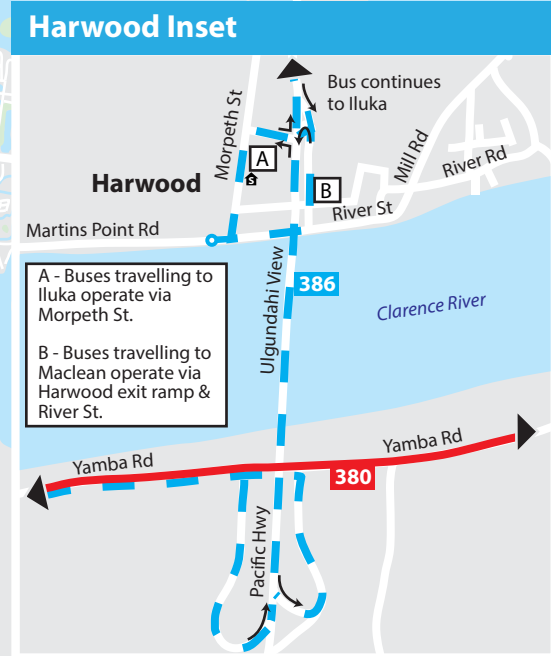

Junction Hill Inset

Bus Routes

- 373** Grafton - South Grafton via Fairway Dr
- 374** Grafton - South Grafton via Bimble Av
- 376** Grafton - Dovedale via Hospital
- 377** Grafton - Junction Hill via Hospital
- 378** Grafton - Jackadgery & Cangai via South Grafton
- 379** Grafton - Copmanhurst via South Grafton
- 380** Grafton - Yamba via Maclean
- 381** Grafton - Westlawn via Arthur St (Loop Service)
- 382** Grafton - Westlawn via Dobie St (Loop Service)
- Common Route** Common Route

Legend

- Shopping Centres
- Hospitals
- Schools

Bus Routes

- 380 Yamba - Grafton
- 386 Maclean - Iluka

Legend

Schools

Maclean Inset

Tyndale Inset

Cowper Inset

Ulmarra Inset

Bus Routes

- 380 Yamba - Grafton
- 386 Maclean - Iluka
- Occasional diversions

Legend
 Schools

Bus routes

- 380** Yamba - Grafton
- 386** Maclean - Iluka
- Occasional diversions

Angourie local area