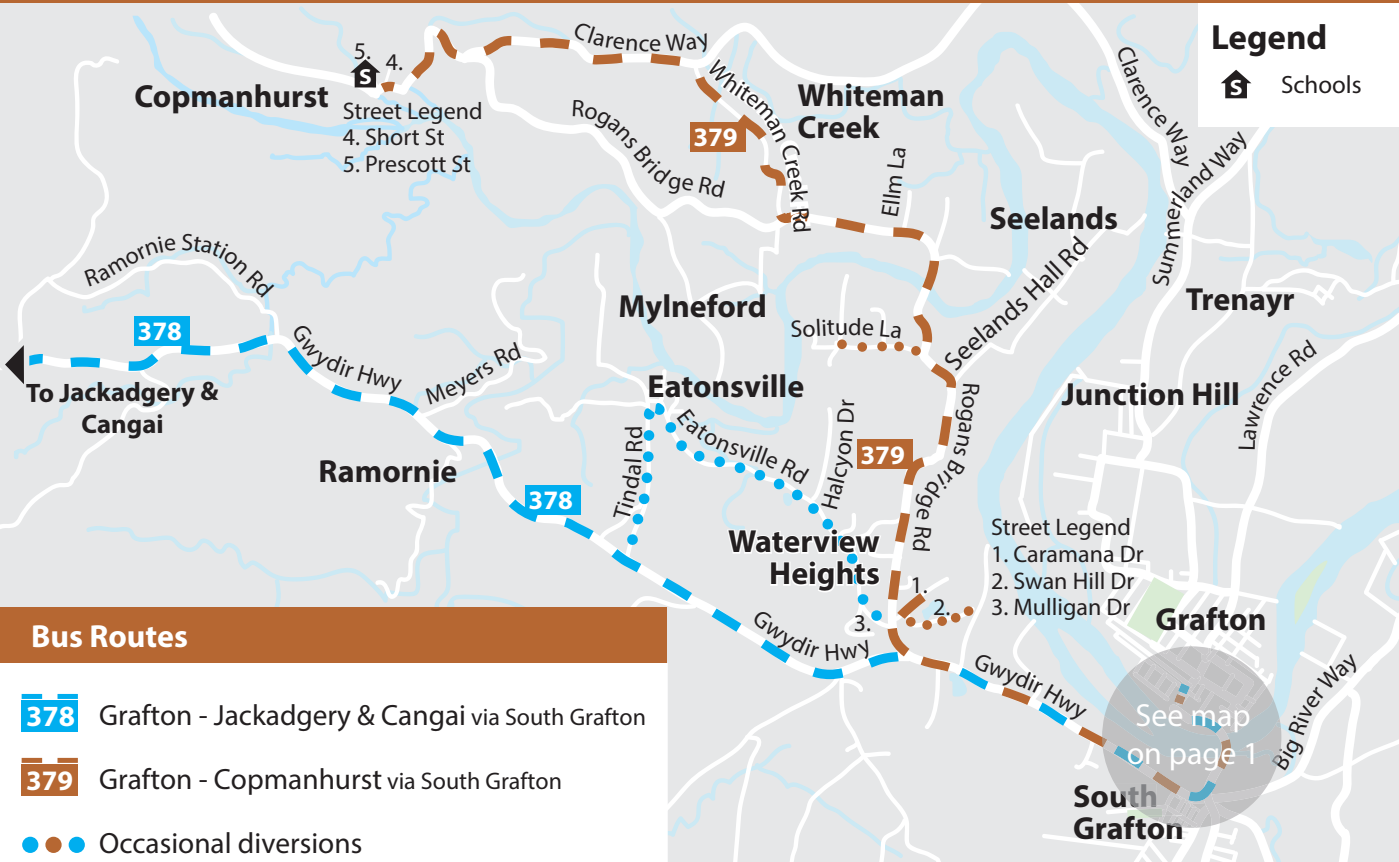

Junction Hill Inset

Bus Routes

- 373** Grafton - South Grafton via Fairway Dr
- 374** Grafton - South Grafton via Bimble Av
- 376** Grafton - Dovedale via Hospital
- 377** Grafton - Junction Hill via Hospital
- 378** Grafton - Jackadgery & Cangai via South Grafton
- 379** Grafton - Copmanhurst via South Grafton
- 380** Grafton - Yamba via Maclean
- 381** Grafton - Westlawn via Arthur St (Loop Service)
- 382** Grafton - Westlawn via Dobie St (Loop Service)
- Common Route** Common Route

Legend

- Shopping Centres
- Hospitals
- Schools

Bus Routes

- 380 Yamba - Grafton
- 386 Maclean - Iluka

Legend

Schools

Maclean Inset

Tyndale Inset

Cowper Inset

Ulmarra Inset

Bus Routes

- 380 Yamba - Grafton
- 386 Maclean - Iluka
- Occasional diversions

Legend
 Schools

Bus routes

- 380** Yamba - Grafton
- 386** Maclean - Iluka
- Occasional diversions

Angourie local area